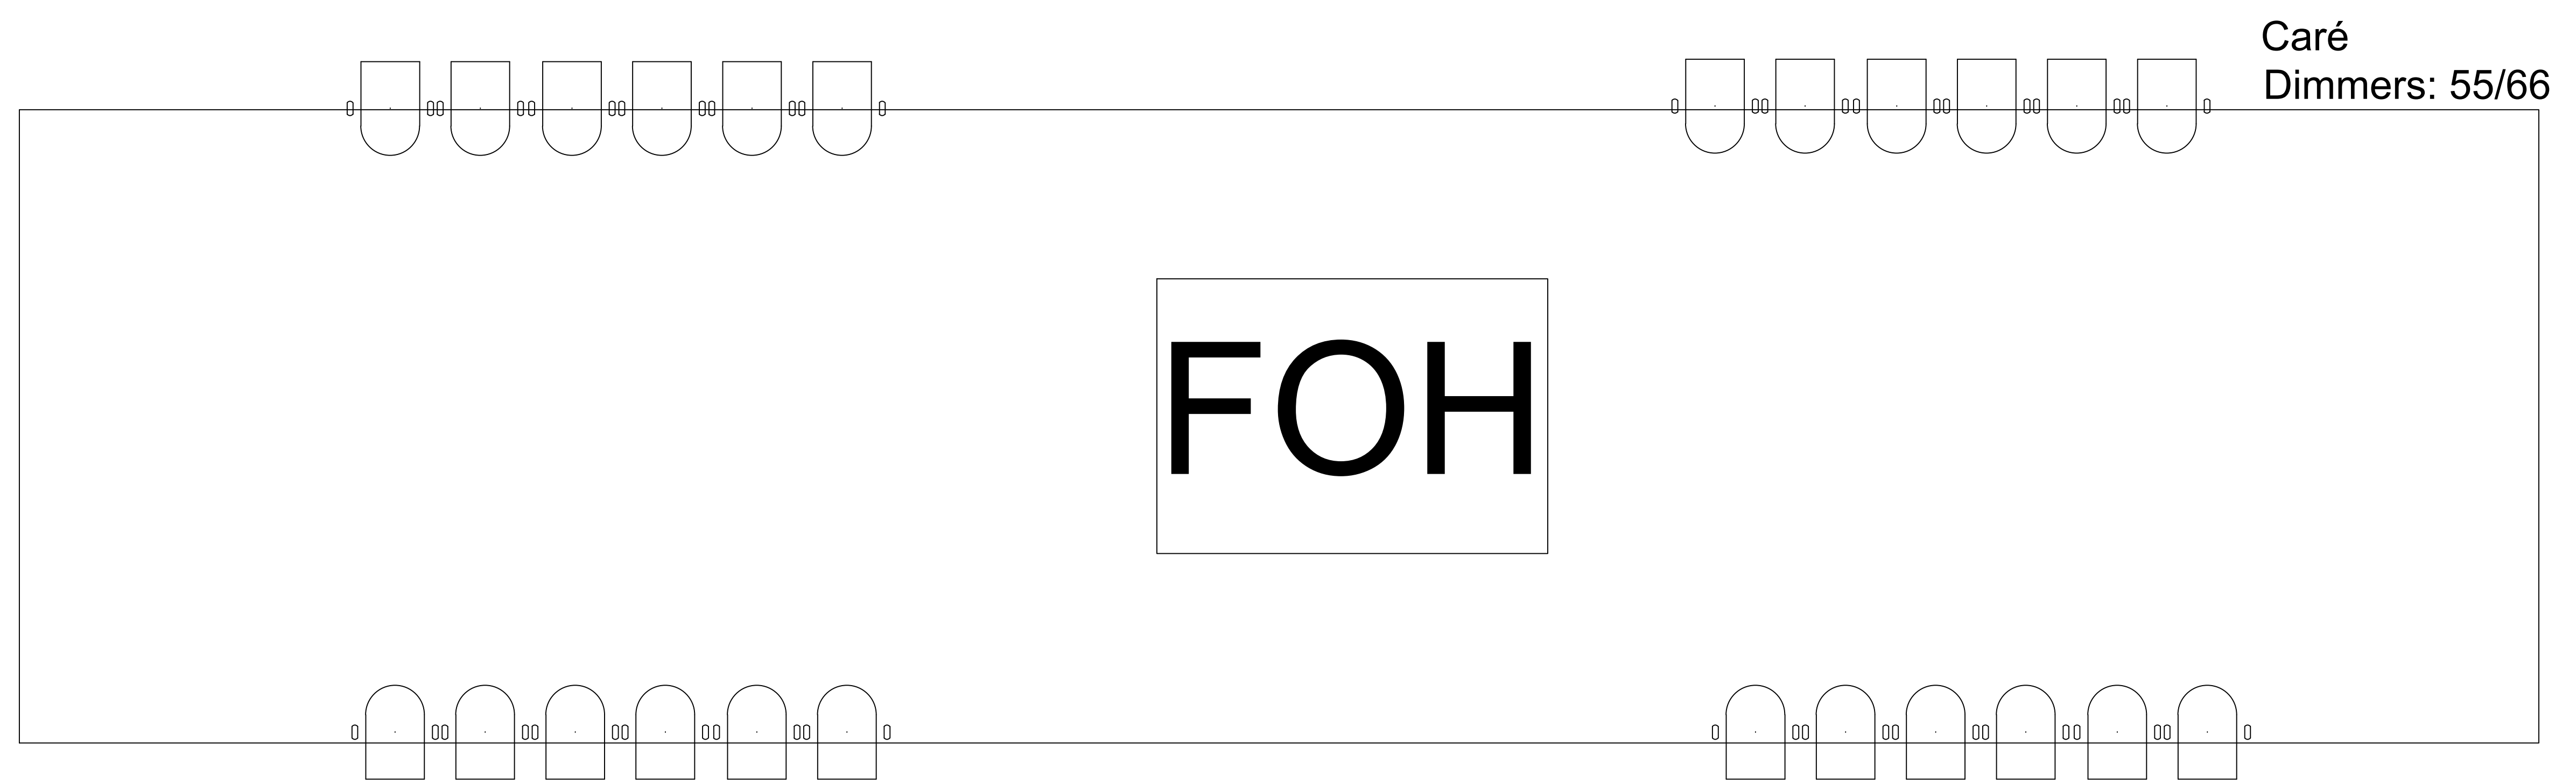

Truss 1
Dimmers: 19/24

Zaaltruss
Dimmers: 67/72

General Notes

- Font
- Horizon
- Truss
- LED wand
- Zaalbrug
- Portaal

 Fresnell
 Profiel
 PAR64 (MFL)

DMX 1: Dimmers
DMX 2: Truss
DMX 3:
DMX 4: Ledwand

No.	Revision/Issue	Date

Project Name and Address
Lichtplan Popzaal
DRU Cultuurfabriek
Getekend: Jeroen van der Linden
© DRU Cultuurfabriek

Project	Sheet
Date	
Scale	