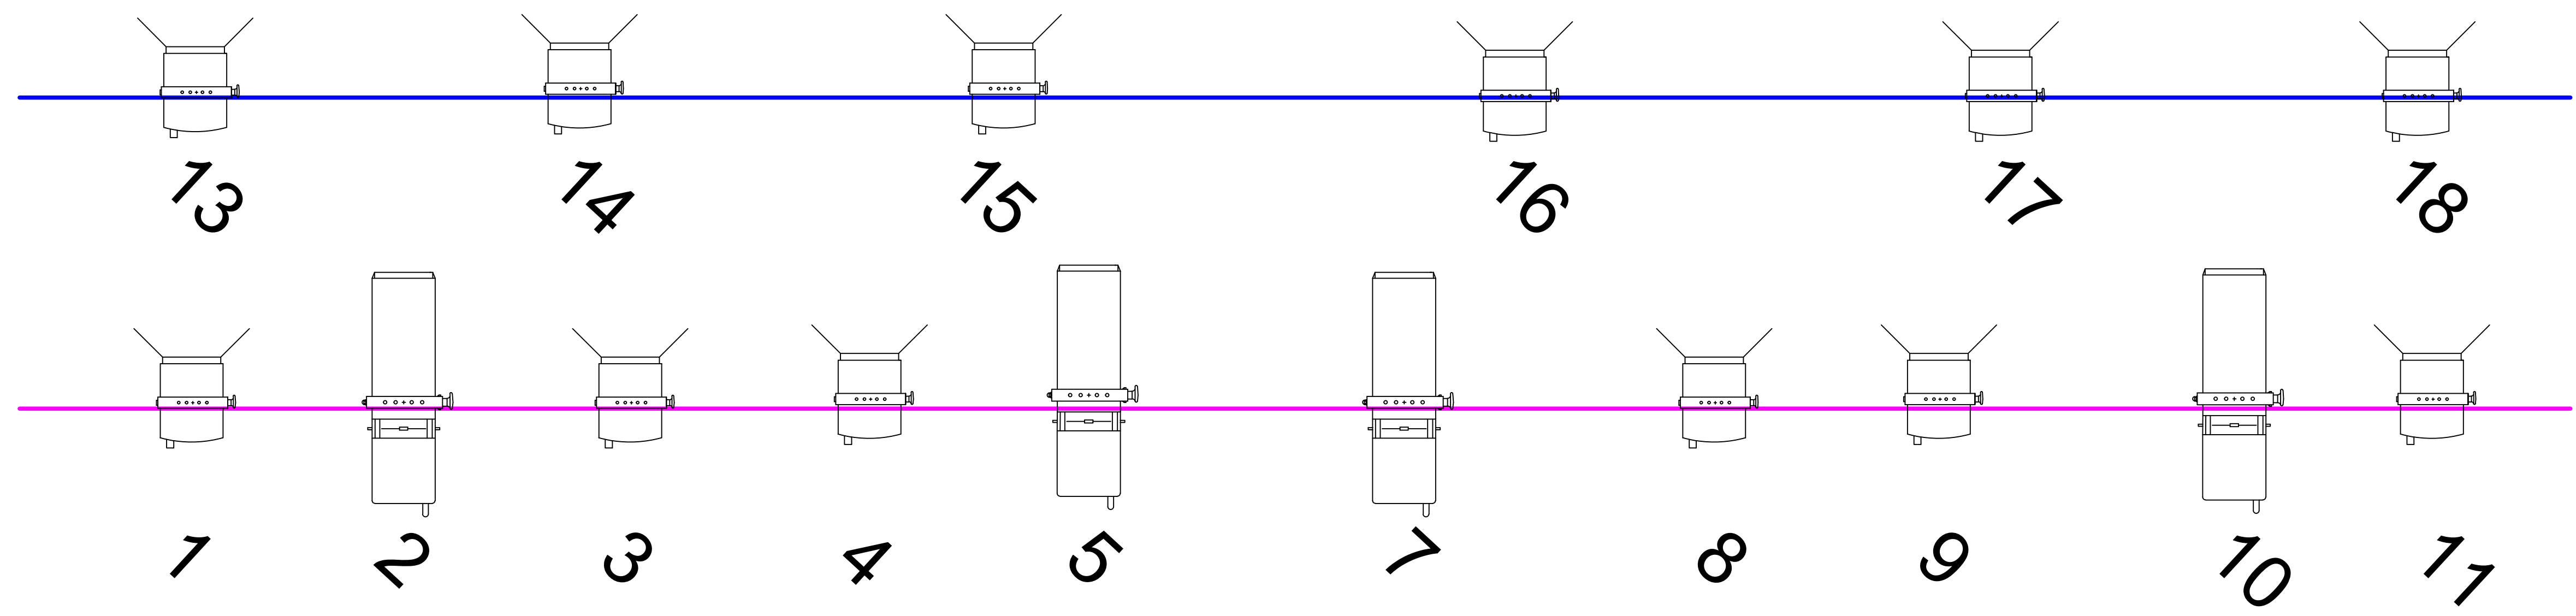

Truss 1
Dimmers: 19/24

Zaaltruss
Dimmers: 67/72

General Notes

- Font
- Horizon
- Truss
- LED wand
- Zaalbrug
- Portaal

 Fresnell
 Profiel
 PAR64 (MFL)

DMX 1: Dimmers
DMX 2: Truss
DMX 3:
DMX 4: Ledwand

No.	Revision/Issue	Date

Project Name and Address
Lichtplan Popzaal
DRU Cultuurfabriek
Getekend: Jeroen van der Linden
© DRU Cultuurfabriek

Project	Sheet
Date	
Scale	