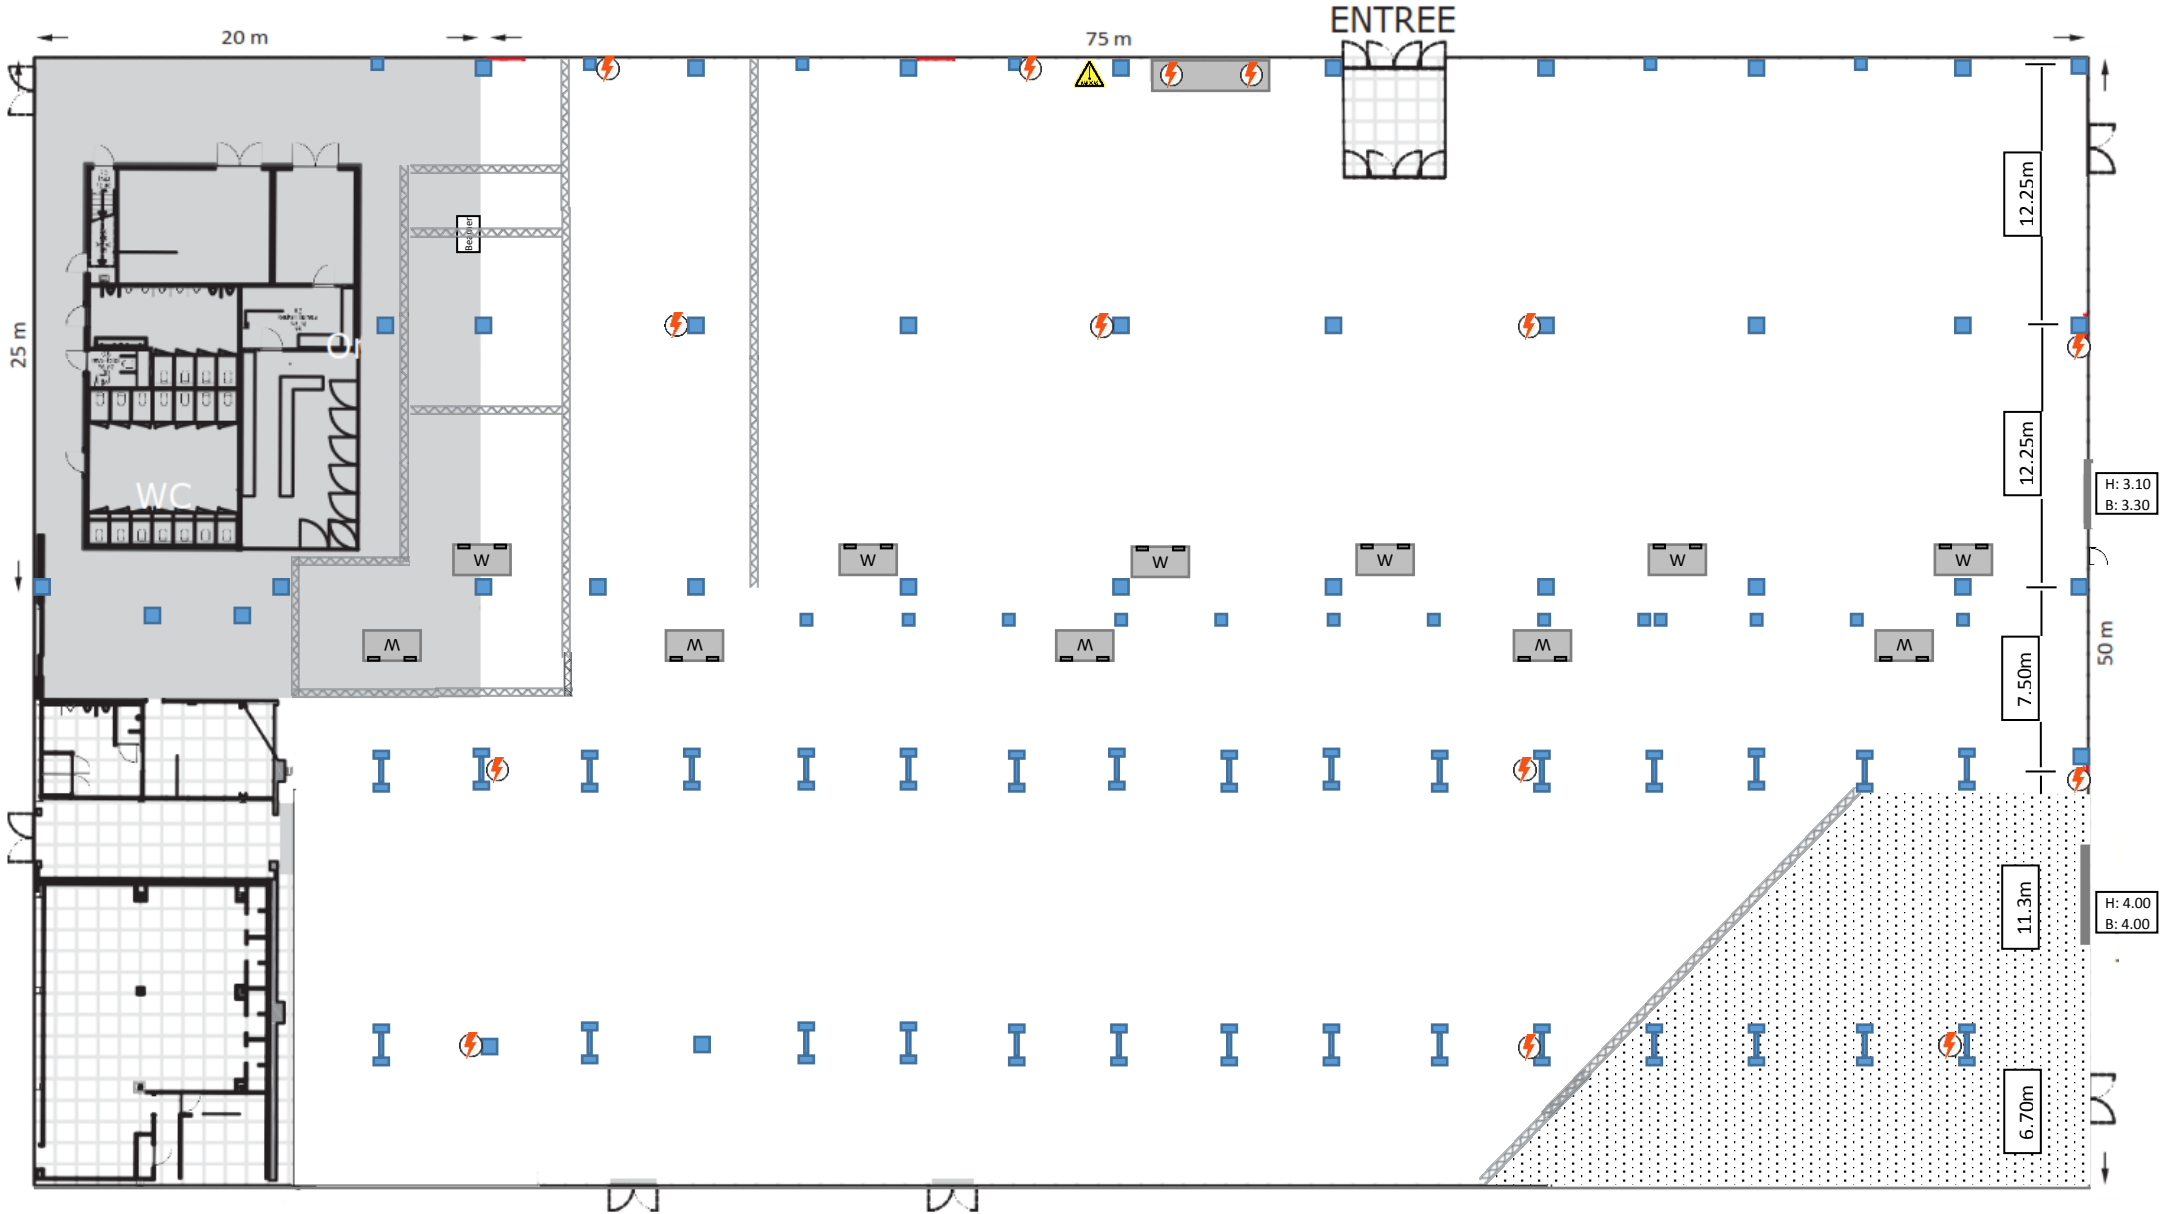

SSP Hal: Detail

-  = Elektra
-  = Gas
-  = Heater